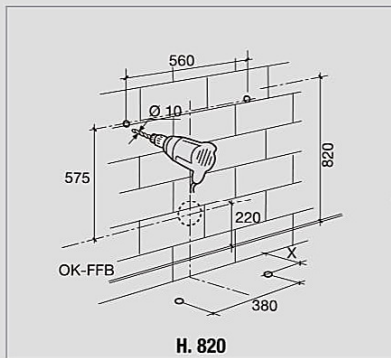

■ MOUNTING INSTRUCTIONS

WC outlet bend

■ INSTALLATION SYSTEMS

Built-in system

← **Winner S / Evolut**

Tropea S / Tropea 3 →